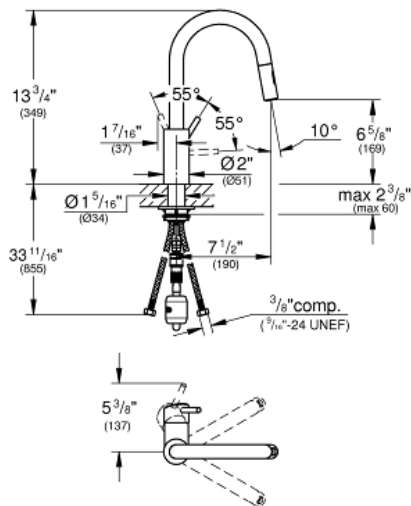

CONCETTO
MODEL # 31479DC1

Pure Freude
an Wasser

Product Description:
CONCETTO

Standard Specification:

- GROHE SilkMove 1.4" (35 mm) ceramic cartridge
- Pull-out dual spray
- Flow strainer
- Adjustable flow rate limiter
- Swivel spout
- Swivel area 360°
- Protected against backflow
- Stainless steel flex lines
- Quick installation system